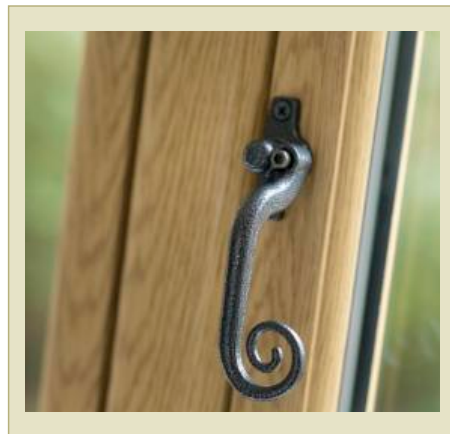

HERITAGE WINDOW COLLECTION

Flush

FLUSH SASH WINDOW

Designed to replicate the appearance of timber, Flush Sash windows are distinguished by sashes that close into the frame and finish flush with the face of the window. Flush Sash windows typically have frames that appear the same width, known as 'equal sightlines' this look is achieved using dummy sashes, something that undoubtedly improves the overall appearance of your property.